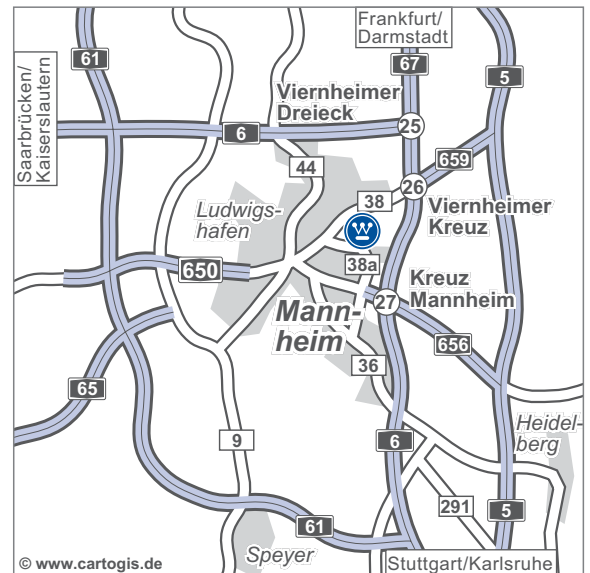

Map of surroundings

Arriving by plane

By plane (Frankfurt Airport):

Take the Lufthansa Airport Bus from Frankfurt Airport (Terminal 1, Arrival area, Exit B4) to Mannheim (Dorint Hotel, Friedrichsring 6). From the Dorint Hotel you go by taxi to the Dudenstraße 44 (ca. 4,5 km). Tickets for the Lufthansa Airport Bus are available at Lufthansa or directly on the bus. Information on timetable, fares and services can be found under www.lufthansa-airportbus.com

With rental car from Frankfurt Airport follow the signs in the direction of Basel, Darmstadt (motorway A5). Next follow the motorway A67, later A6 in the direction of Mannheim. Continue as instructed "approaching from north".

(Traveling time approx. 60 minutes)

Arriving by car

Approaching from north (motorway: A 67, A6) Frankfurt, Darmstadt

1. Coming from the A6 motorway you exit at the Viernheimer Kreuz (26) in the direction of MA-Käfertal and change onto the B38 highway.
  2. Follow the B38 about 5 km in the direction of MA-Zentrum. Automatically you get onto the Friedrich-Ebert-Straße.
  3. After crossing the railway bridge you turn right in the direction of Gewerbegebiet Wohlgelegen / TÜV.
  4. At the next crossway you turn right into the Zielstraße.
  5. Follow this road (at a point it's turning right) and take a left turn on the next traffic light into the Dudenstraße.
  6. Westinghouse is located on the right side. You find the visitors parking area in front of the main entrance.
2. Welcome to Westinghouse!

Approaching from south (motorway: A 6) Stuttgart, Karlsruhe

1. Coming from the A6 motorway you exit at the Autobahnkreuz Mannheim (27) in the direction of MA-Mitte and change onto the A656 highway.
  2. Following the A656 you stay on the right side and take the next exit in the direction of MA-Feudenheim, MA-Neustheim onto the B38a highway.
  3. Follow the B38a about 3 km and turn left on the second traffic light in the direction MA-Zentrum, Industriehafen.
  4. Now you are on the Feudenheimer Straße.
  5. After 1 km you turn right at the second traffic light into the Dudenstraße.
  6. Westinghouse is located on the left side. You find the visitors parking area in front of the main entrance.
2. Welcome to Westinghouse!

Approaching from west (motorway: A 6) Saarbrücken, Kaiserslautern

1. Coming from the A6 motorway you exit at the Viernheimer Dreieck (25) in the direction of Mannheim.
2. Continue as instructed "approaching from north".

Arriving by train

By public transportation:

Take the train to Mannheim Main Station (Mannheim Hauptbahnhof). From here you go by taxi to the Dudenstraße 44 (ca. 5 km).